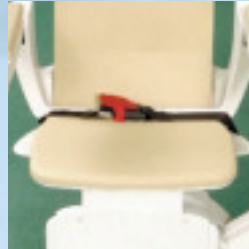

Safe access

Footrest stops level with top of stairs for a level and secure access to the landing

Space saver

The space saver seat - allows up to 60mm (2.4") of additional clearance for the client on narrow staircases.

Slimline

When not in use and folded away, our stairlifts, with their slim profile design, do not obstruct the stairway for use by other members of the family.

Safe and reliable

Seat belts

A variety of seatbelt options are available to best suit your individual requirements