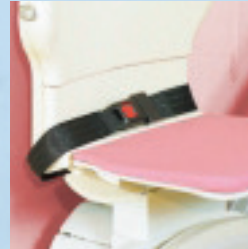

Car style button belt.